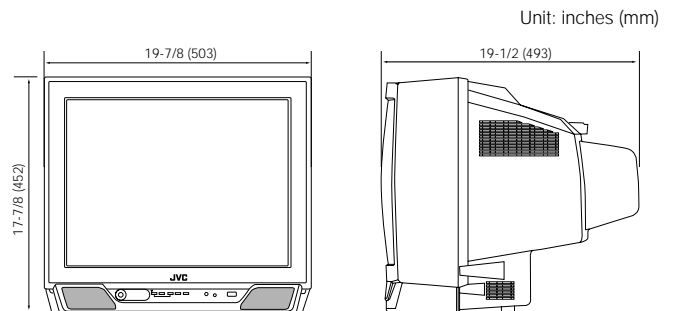

Dimensions

Accessories